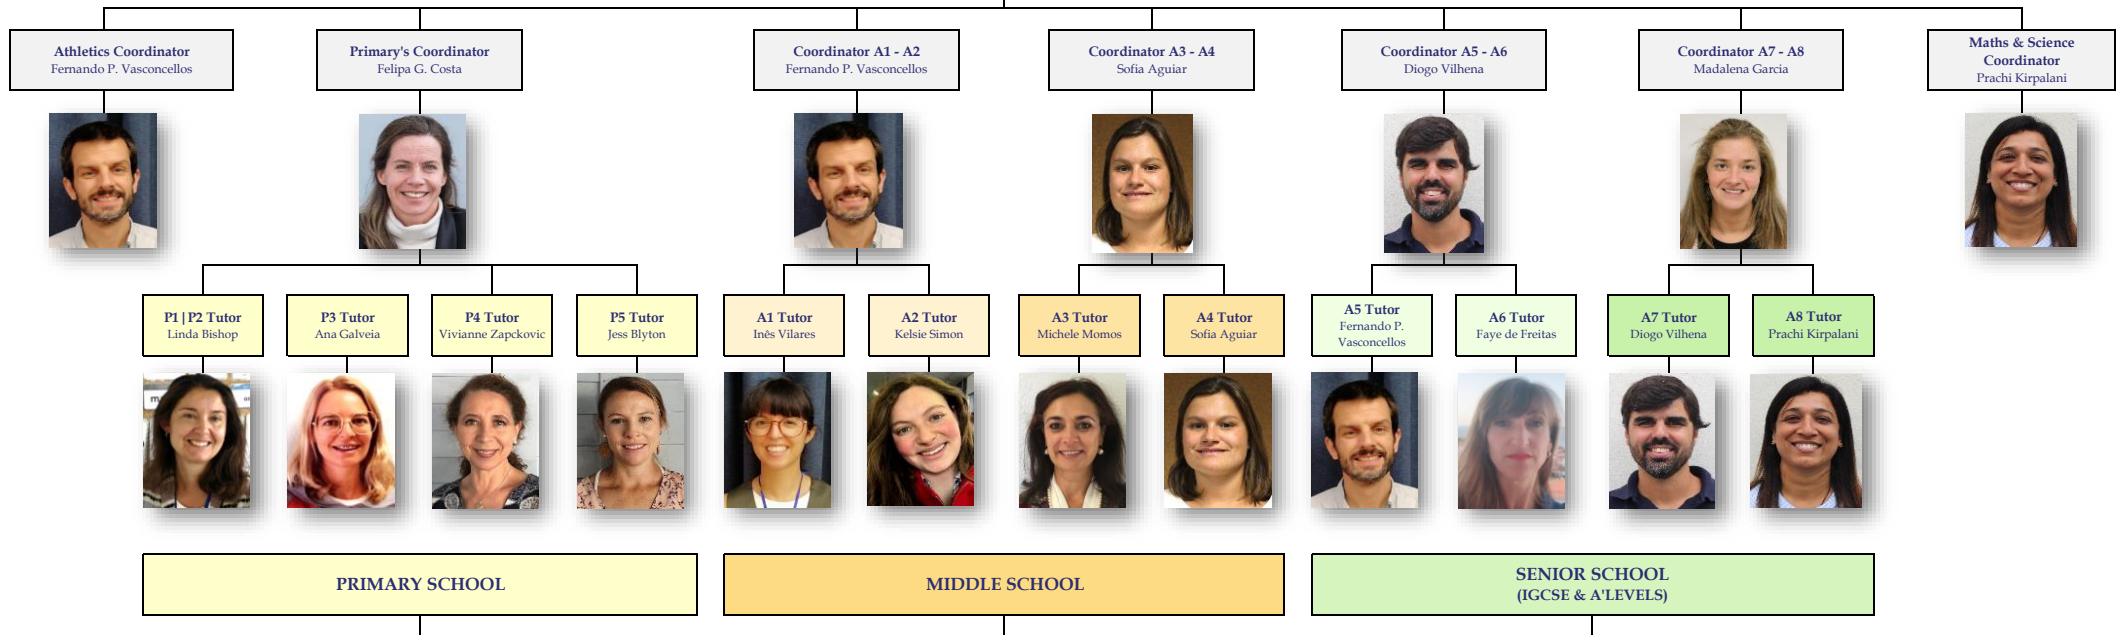

SANTO ANTÓNIO
INTERNATIONAL SCHOOL

ACADEMIC DIRECTOR
Ana Isabel Paes de Vasconcellos

HEAD TEACHER
Felipa Gomes da Costa

PROJECT MANAGER
Manuel Gomes da Costa

TEACHERS

- | | | | | | | | | | | | |
|-----------------------------------|--------------------------------------|--|---|------------------------------------|-----------------------------------|---|-------------------------------------|-------------------------------------|----------------------------|-------------------------------|-----------------------------|
|
Alicia Ulécia
Art & Design |
Catarina Fernandes
P.E. Dept. |
Deolinda Barros
Portuguese |
Emma Slater
English |
Filipa Solla
Art & Design |
Filipe Aguiar
P.E. Dept. |
Dianne Amendola
English |
Maria N. da Silva
Portuguese |
Mariana Olazabal
Mathematics |
MingZhe Li
Mandarin |
Moisés Fernandes
Music |
Óscar So
Mathematics |
|
Agnes Bourhis
French |
Paul Walton
History |
Pedro Moreira
Sciences Environ. |
Sebastian S. Nogueira
Business Geog. |
Tones Safont
Spanish Alevel |
Xurdana Peña
Spanish IGCSE |
Sónia Rocha
Portuguese 2 nd Lang. | | | | | |